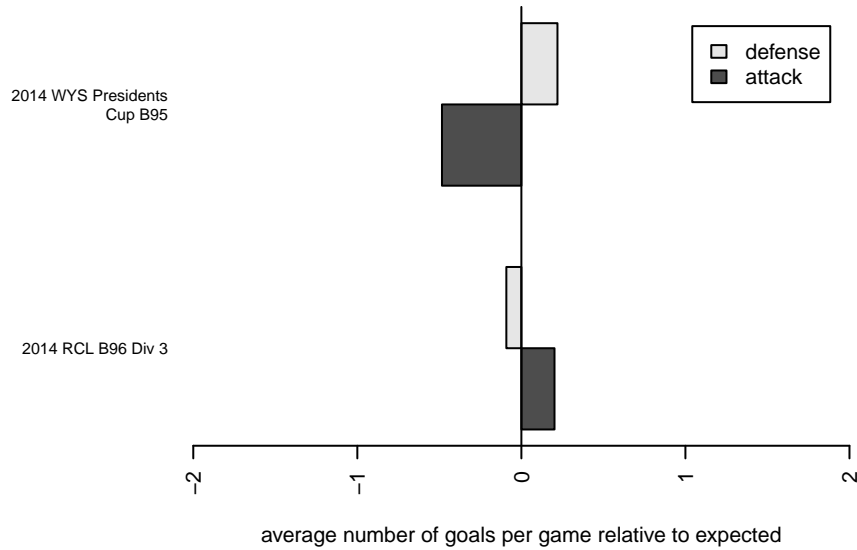

South Whidbey Reign B96

South Whidbey Youth SC
Clinton, WA
B96 total strength=1690
attack=26.65 defense=17.97
fall league = RCL B96 Div 3

alt names used:
South Whidbey – BU18

Venues played:
2014 RCL B96 Div 3
2014 WYS Presidents Cup B95

**attack and defense variance (black dot)
relative to other teams
and top 10 in region**

**attack and defense rating
relative to others at age
and all opponents in last 13 months**

Performance relative to 13 month average