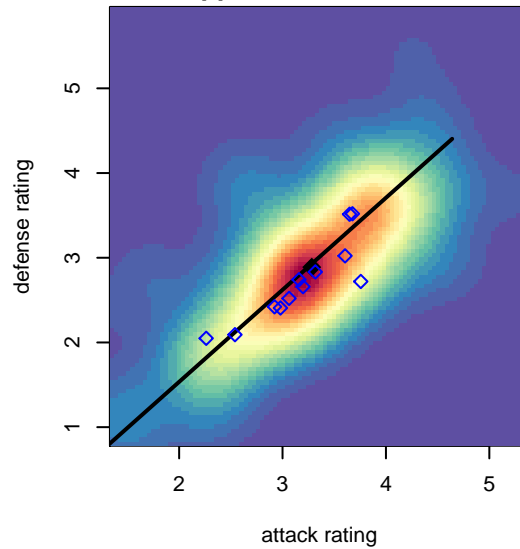

South Whidbey Reign B96

South Whidbey Youth SC
Clinton, WA
B96 total strength=1690
attack=26.65 defense=17.97
fall league = RCL B96 Div 3

alt names used:
South Whidbey – BU18

Venues played:
2014 RCL B96 Div 3
2014 WYS Presidents Cup B95

**attack and defense variance (black dot)
relative to other teams
and top 10 in region**

**attack and defense rating
relative to others at age
and all opponents in last 13 months**

Performance relative to 13 month average