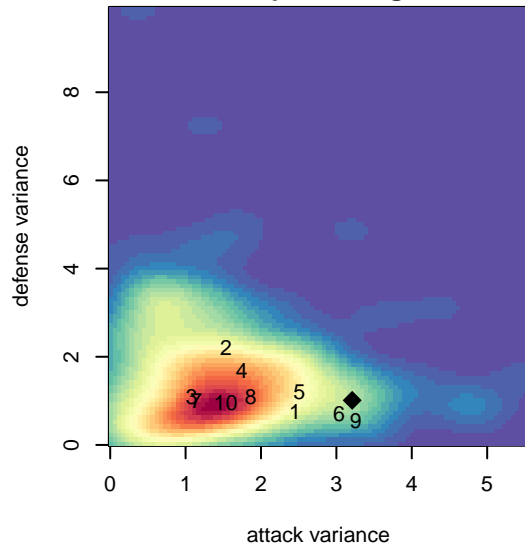

South Whidbey Reign B96

South Whidbey Youth SC
Clinton, WA
B96 total strength=1690
attack=26.65 defense=17.97
fall league = RCL B96 Div 3

alt names used:
South Whidbey – BU18

Venues played:
2014 RCL B96 Div 3
2014 WYS Presidents Cup B95

**attack and defense variance (black dot)
relative to other teams
and top 10 in region**

**attack and defense rating
relative to others at age
and all opponents in last 13 months**

Performance relative to 13 month average