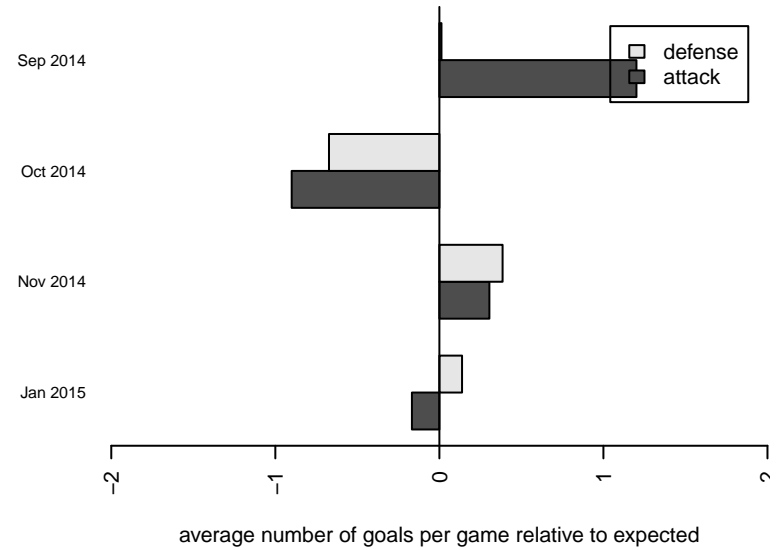

Performance relative to 13 month average