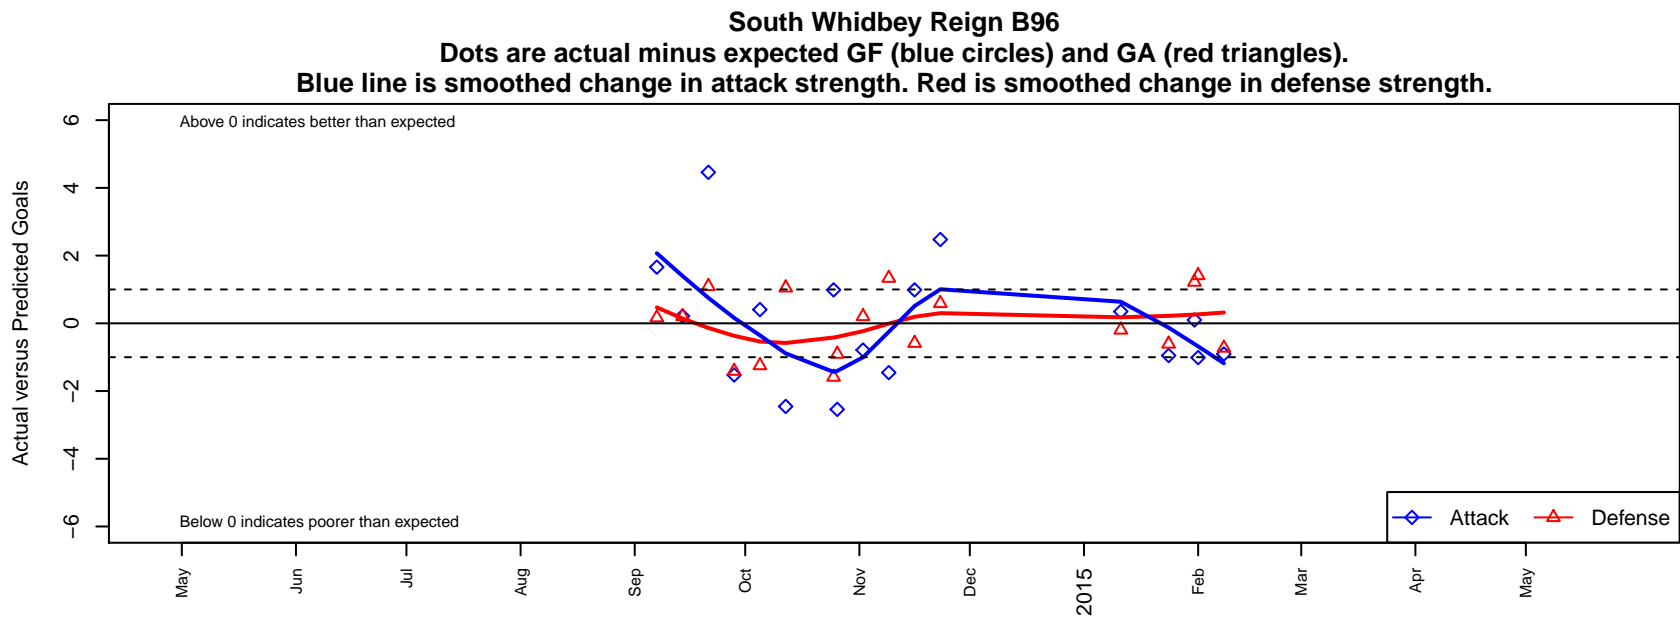

South Whidbey Reign B96

South Whidbey Youth SC
Clinton, WA
B96 total strength=1690
attack=26.65 defense=17.97
fall league = RCL B96 Div 3

alt names used:
South Whidbey – BU18

Venues played:
2014 RCL B96 Div 3
2014 WYS Presidents Cup B95

**attack and defense variance (black dot)
relative to other teams
and top 10 in region**

**attack and defense rating
relative to others at age
and all opponents in last 13 months**

Performance relative to 13 month average