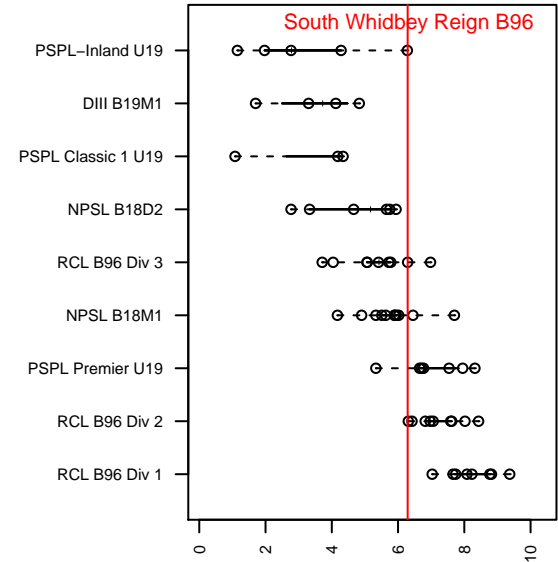

South Whidbey Reign B96

South Whidbey Youth SC
Clinton, WA
B96 total strength=1690
attack=26.65 defense=17.97
fall league = RCL B96 Div 3

alt names used:
South Whidbey – BU18

Venues played:
2014 RCL B96 Div 3
2014 WYS Presidents Cup B95

**attack and defense variance (black dot)
relative to other teams
and top 10 in region**

**attack and defense rating
relative to others at age
and all opponents in last 13 months**

Performance relative to 13 month average